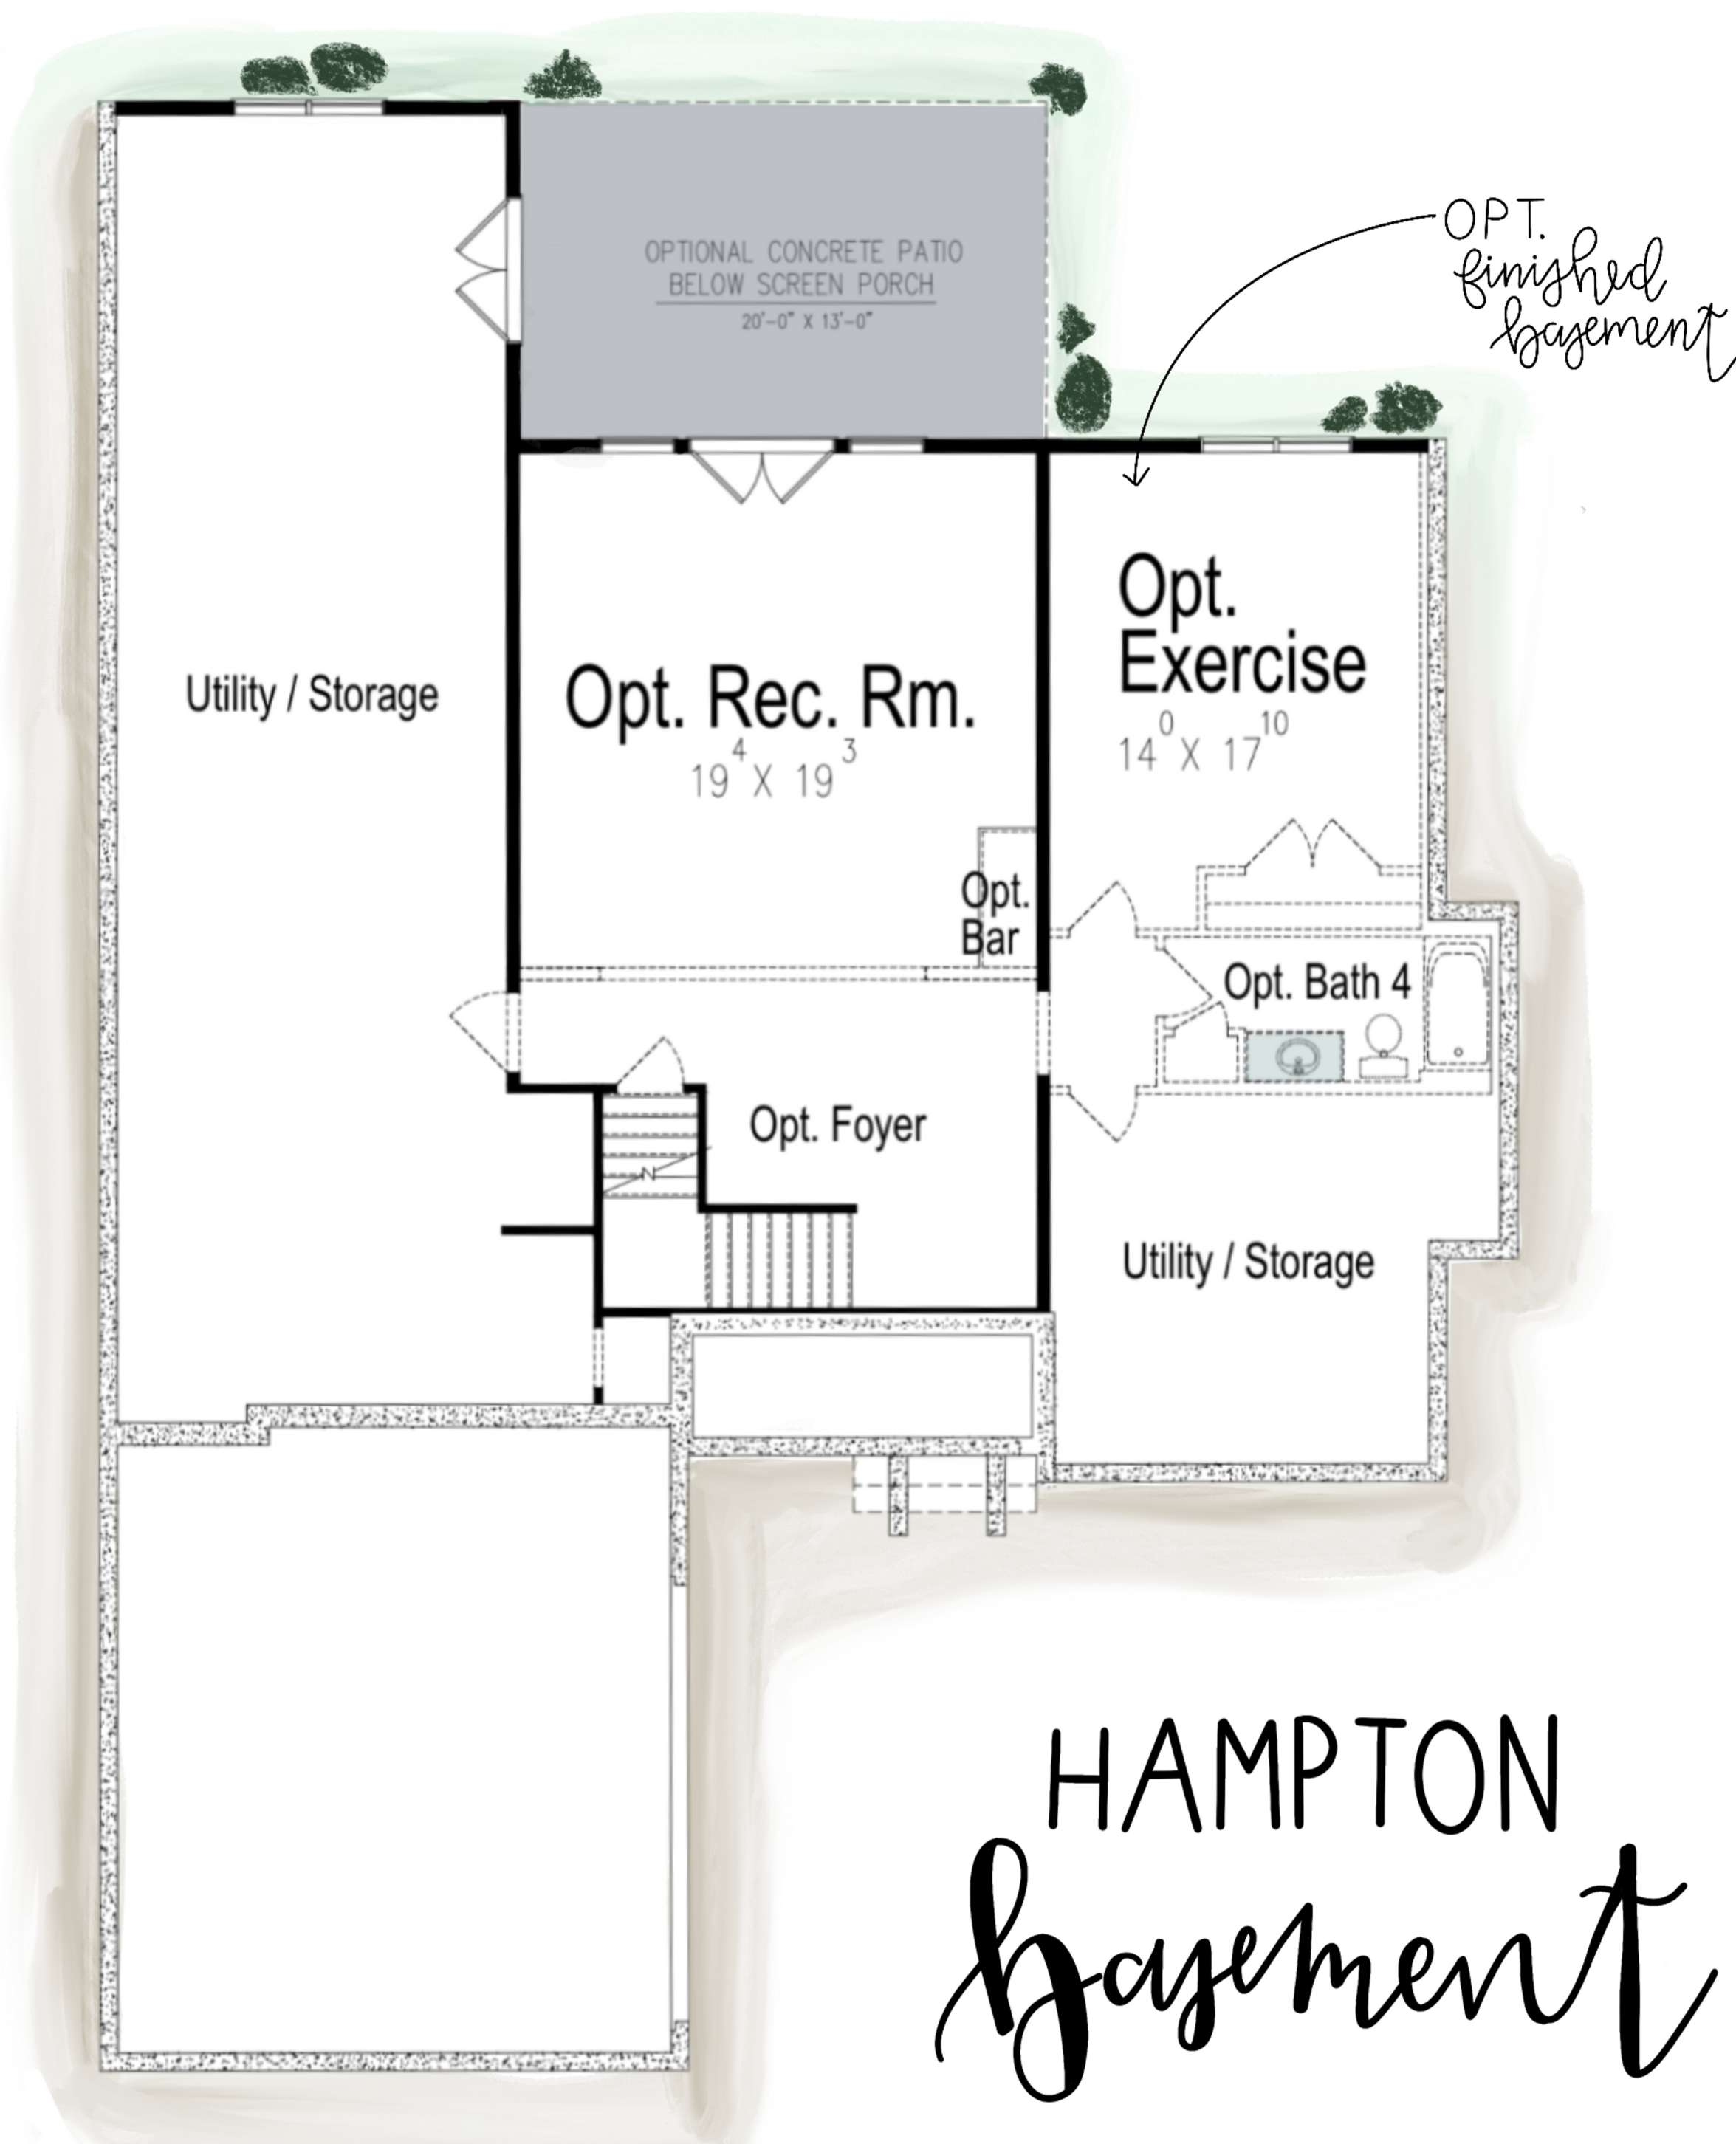

HAMPTON *basement*

J. HALL HOMES, INC.

Quality. Craftsmanship. Dependability.