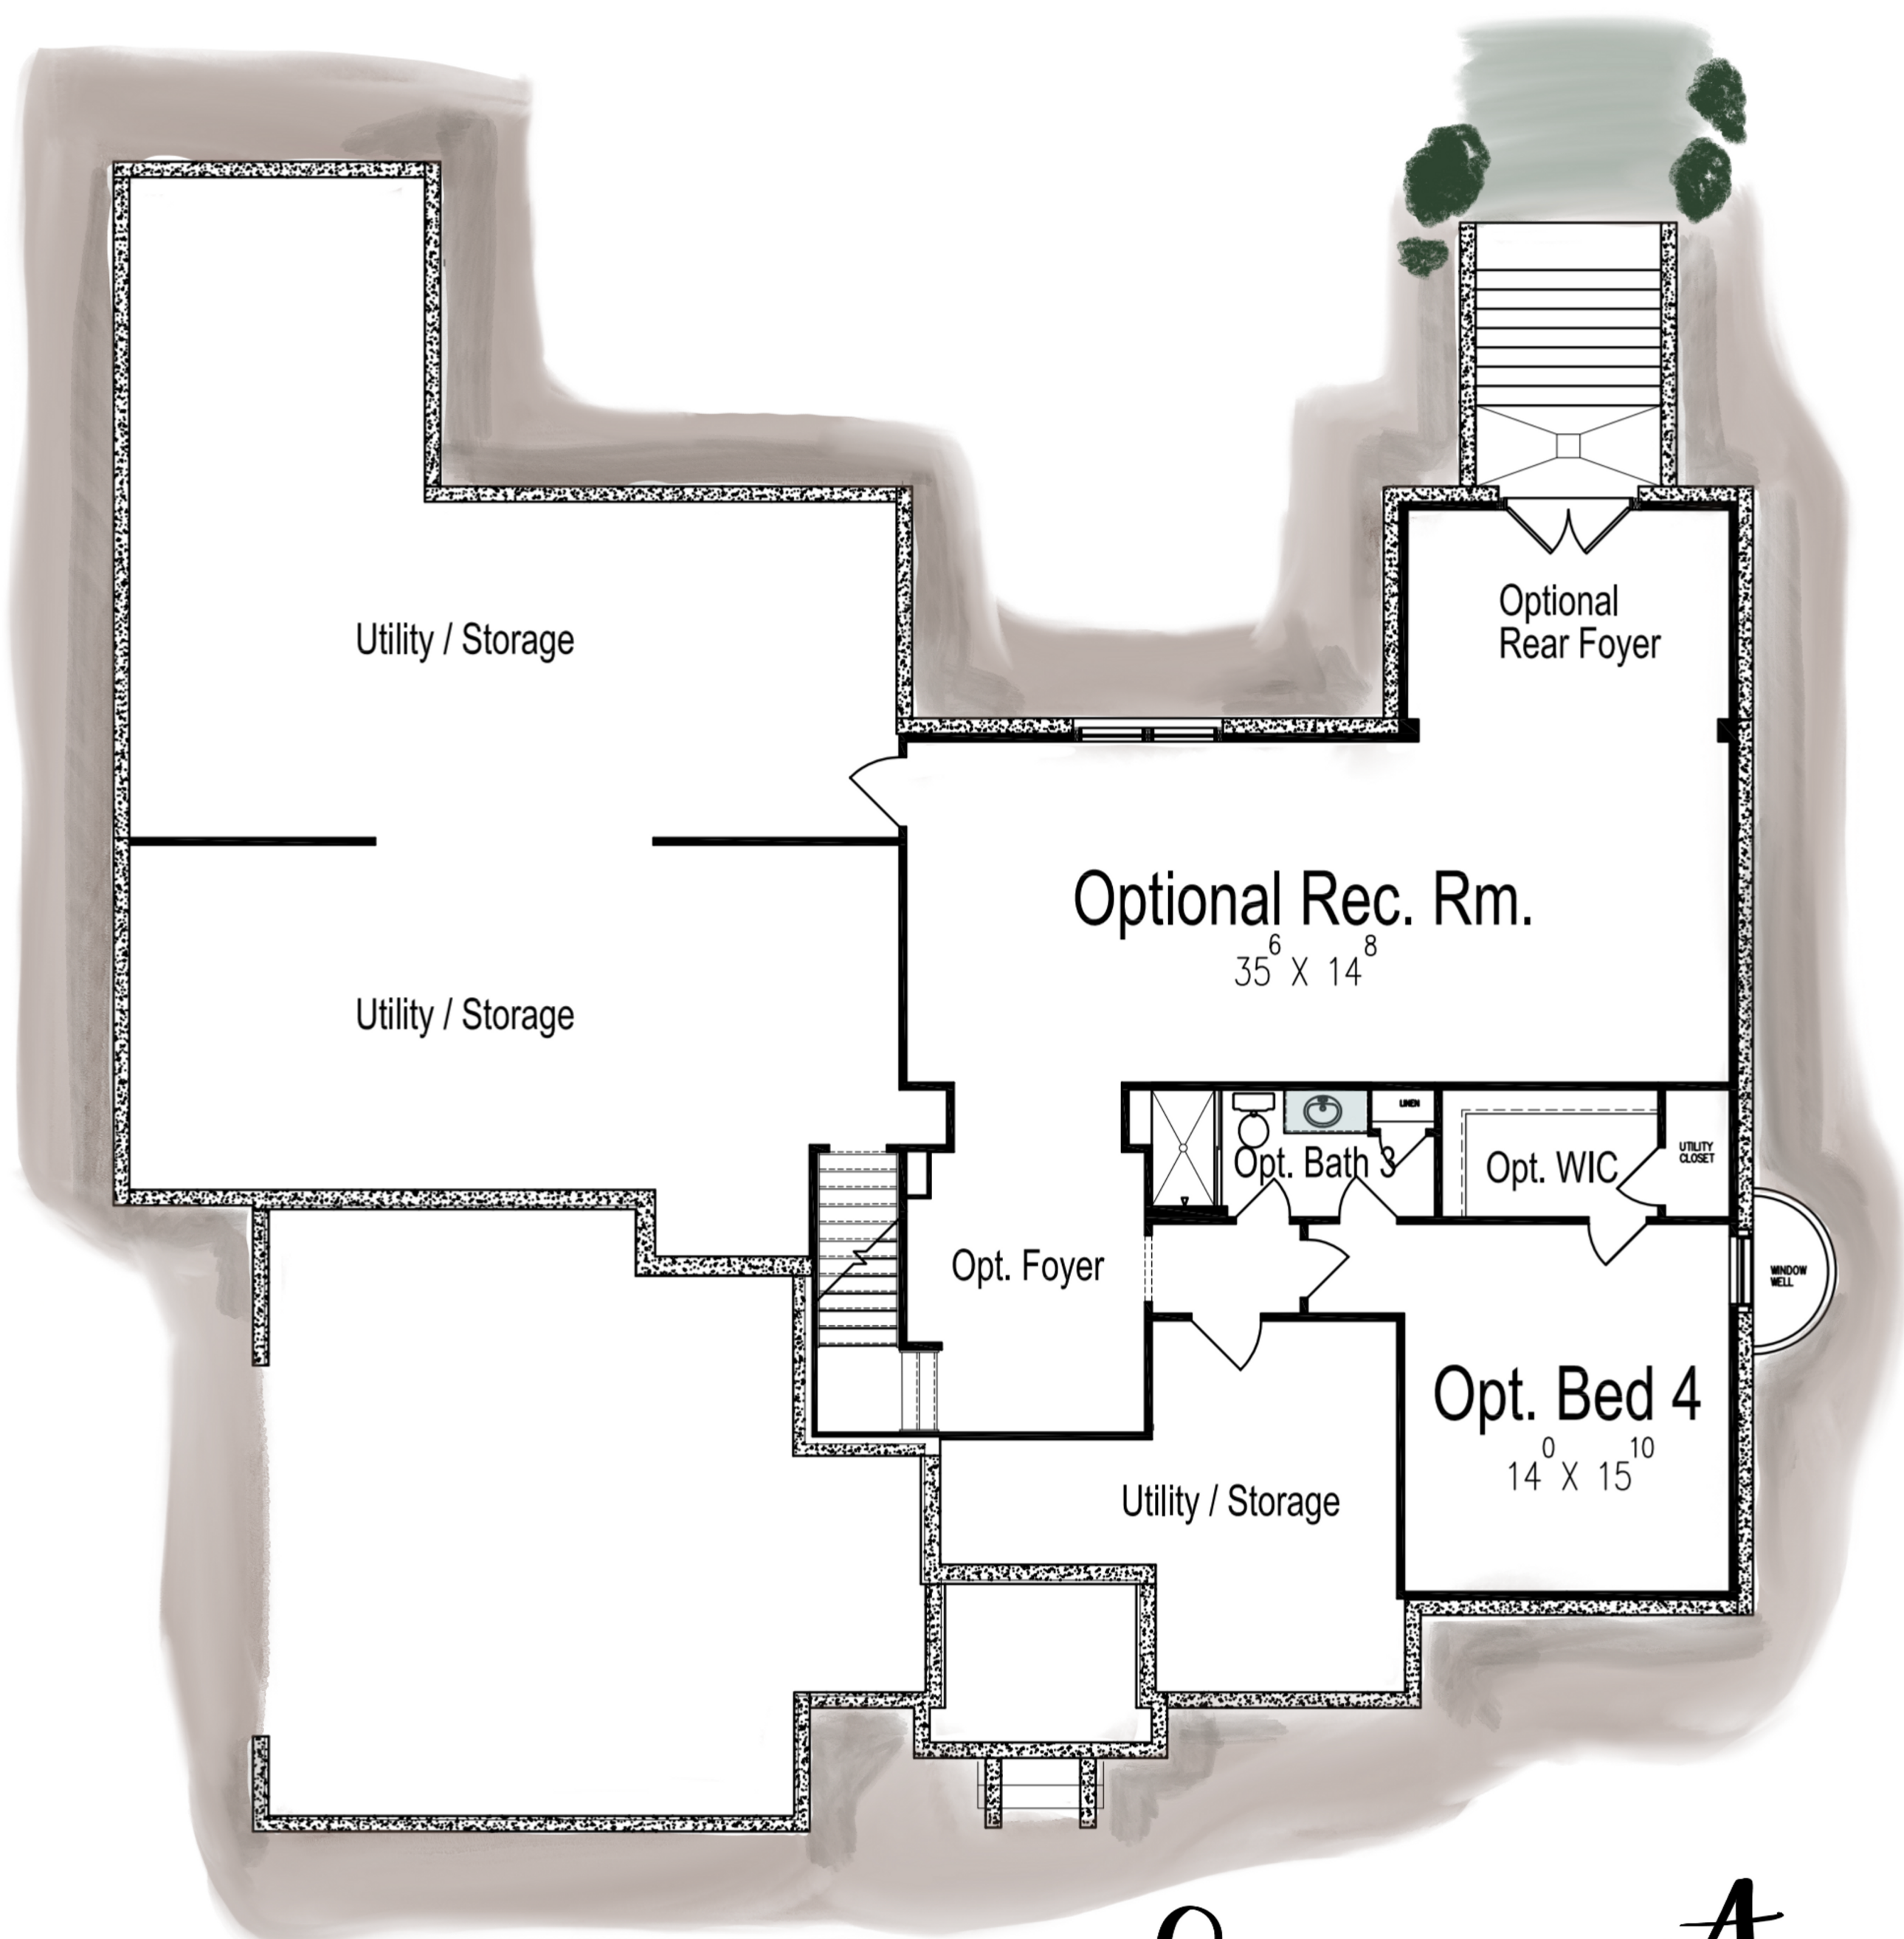

FAMILY EXPERIENCE - SEMI-CUSTOM HOME PLANS

basement level

J. HALL HOMES, INC.

Quality. Craftsmanship. Dependability.